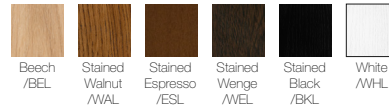

### Product Codes

One Seater Sofa: **HEK1**

Two Seater Sofa: **HEK2**

### Finishes

Frame Finishes: Beech as standard