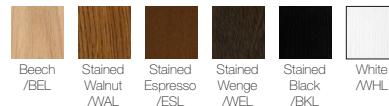

Product Codes

Fully Upholstered Metal 4 Legged Chair: **PAB**

Fully Upholstered Metal 4 Legged Chair with Arms: **PABA**

Fully Upholstered Wooden 4 Legged Chair: **PABWL**

Fully Upholstered Wooden 4 Legged Chair with Arms: **PABAWL**

Finishes

Metal Frame Finishes

Wooden Frame Finishes: Beech as Standard

Dimensions

PAB: Overall Dimensions: 510w x 540d x 785h

PABA: Overall Dimensions: 525w x 540d x 785h