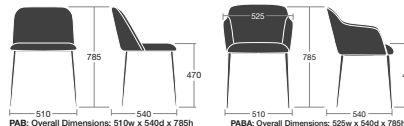

Finishes

Metal Frame Finishes

Wooden Frame Finishes: Beech as Standard

Dimensions

PAB: Overall Dimensions: 510w x 540d x 785h

PABA: Overall Dimensions: 525w x 540d x 785h