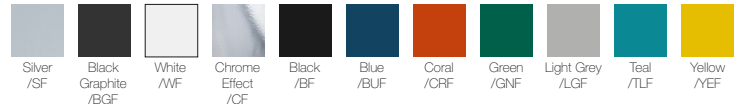

Product Codes

Fully Upholstered Metal 4 Legged Chair: **PAB**

Fully Upholstered Metal 4 Legged Chair with Arms: **PABA**

Fully Upholstered Wooden 4 Legged Chair: **PABWL**

Fully Upholstered Wooden 4 Legged Chair with Arms: **PABAWL**

Finishes

Metal Frame Finishes

Wooden Frame Finishes: Beech as Standard

Dimensions

PAB: Overall Dimensions: 510w x 540d x 785h

PABA: Overall Dimensions: 525w x 540d x 785h