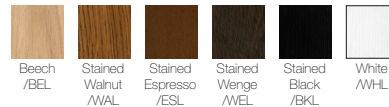

Please refer to the price and specification guide for all available options.

Product Codes

Fully Upholstered Metal 4 Legged Stool: **PABST**

Fully Upholstered Metal 4 Legged Stool with Arms: **PABSTA**

Fully Upholstered Wooden 4 Legged Stool: **PABSTWL**

Fully Upholstered Wooden 4 Legged Stool with Arms: **PABSTAWL**

Finishes

Metal Frame Finishes

Wooden Frame Finishes: Beech as Standard

Dimensions