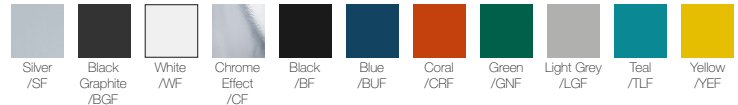

Finishes

Metal Frame Finishes