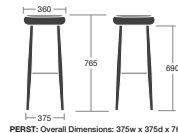

### Dimensions

PERST: Overall Dimensions: 375w x 375d x 765h