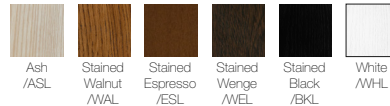

Please refer to the price and specification guide for all available options.

Product Codes

Wooden Frame with Upholstered Seat: **VEGST**

Finishes

Frame Finishes: Ash as standard

Dimensions

VEGST: Overall Dimensions: 570w x 560d x 1090h