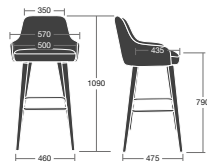

Please refer to the price and specification guide for all available options.

Product Codes

Wooden Frame with Upholstered Seat: **VEGST**

Finishes

Frame Finishes: Ash as standard

Dimensions

VEGST: Overall Dimensions: 570w x 560d x 1090h